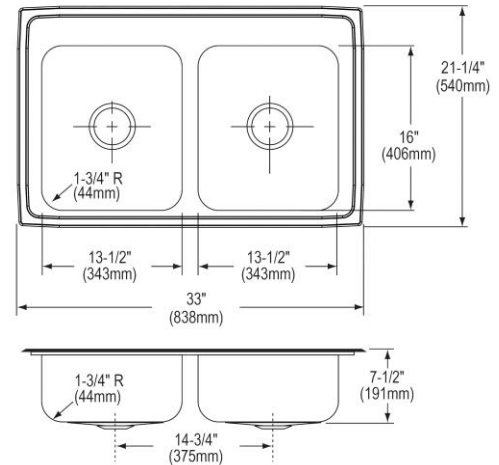

A Century of Tradition and Quality.

For more than 100 years, Elkay has been making innovative products and providing exceptional customer care. We take pride in offering plumbing products that make life easier, inspire change and leave the world a better place.

Product Compliance: ASME A112.19.3/CSA B45.4
Buy American Act

Sinks are listed by IAPMO® as meeting the applicable requirements of the Uniform Plumbing Code®, International Plumbing Code®, and National Plumbing Code of Canada.

[Clean and Care Manual (PDF)](#)
[Installation Instructions (PDF) - 1000005236](#)
[Warranty (PDF)](#)