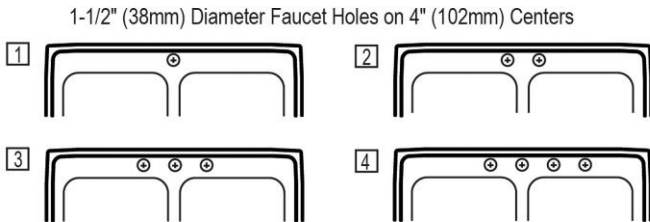

PRODUCT SPECIFICATIONS

Elkay Celebrity Stainless Steel 33" x 21-1/4" x 7-1/2", Equal Double Bowl Drop-in Sink. Sink is manufactured from 20 gauge 304 Stainless Steel with a Brushed Satin finish, Center drain placement, and Bottom only pads.

Installation Type:	Drop-in
Material:	304 Stainless Steel
Finish:	Brushed Satin
Gauge:	20
Sound Deadening:	Bottom only pads
Number of Bowls:	2
Sink Dimensions:	33" x 21-1/4" x 7-1/2"
Bowl 1 Dimensions:	13-1/2" x 16" x 7-3/8"
Bowl 2 Dimensions:	13-1/2" x 16" x 7-3/8"
Drain Size:	3-1/2" (89mm)
Drain Location:	Center
Minimum Cabinet Size:	36"
Mounting Hardware:	Part # 64090014 included for countertops up to 3/4" (19mm) thick
Template Included:	No
Cutout Template #:	1000001288

Template is available for download at elkay.com. CAD software will be required to open the template.

Cutout Dimensions for Drop-in Installation:

32-3/8" x 20-5/8" (822mm x 524mm) with 1-1/2" (38mm) corner radius

Hole Drilling Configurations: